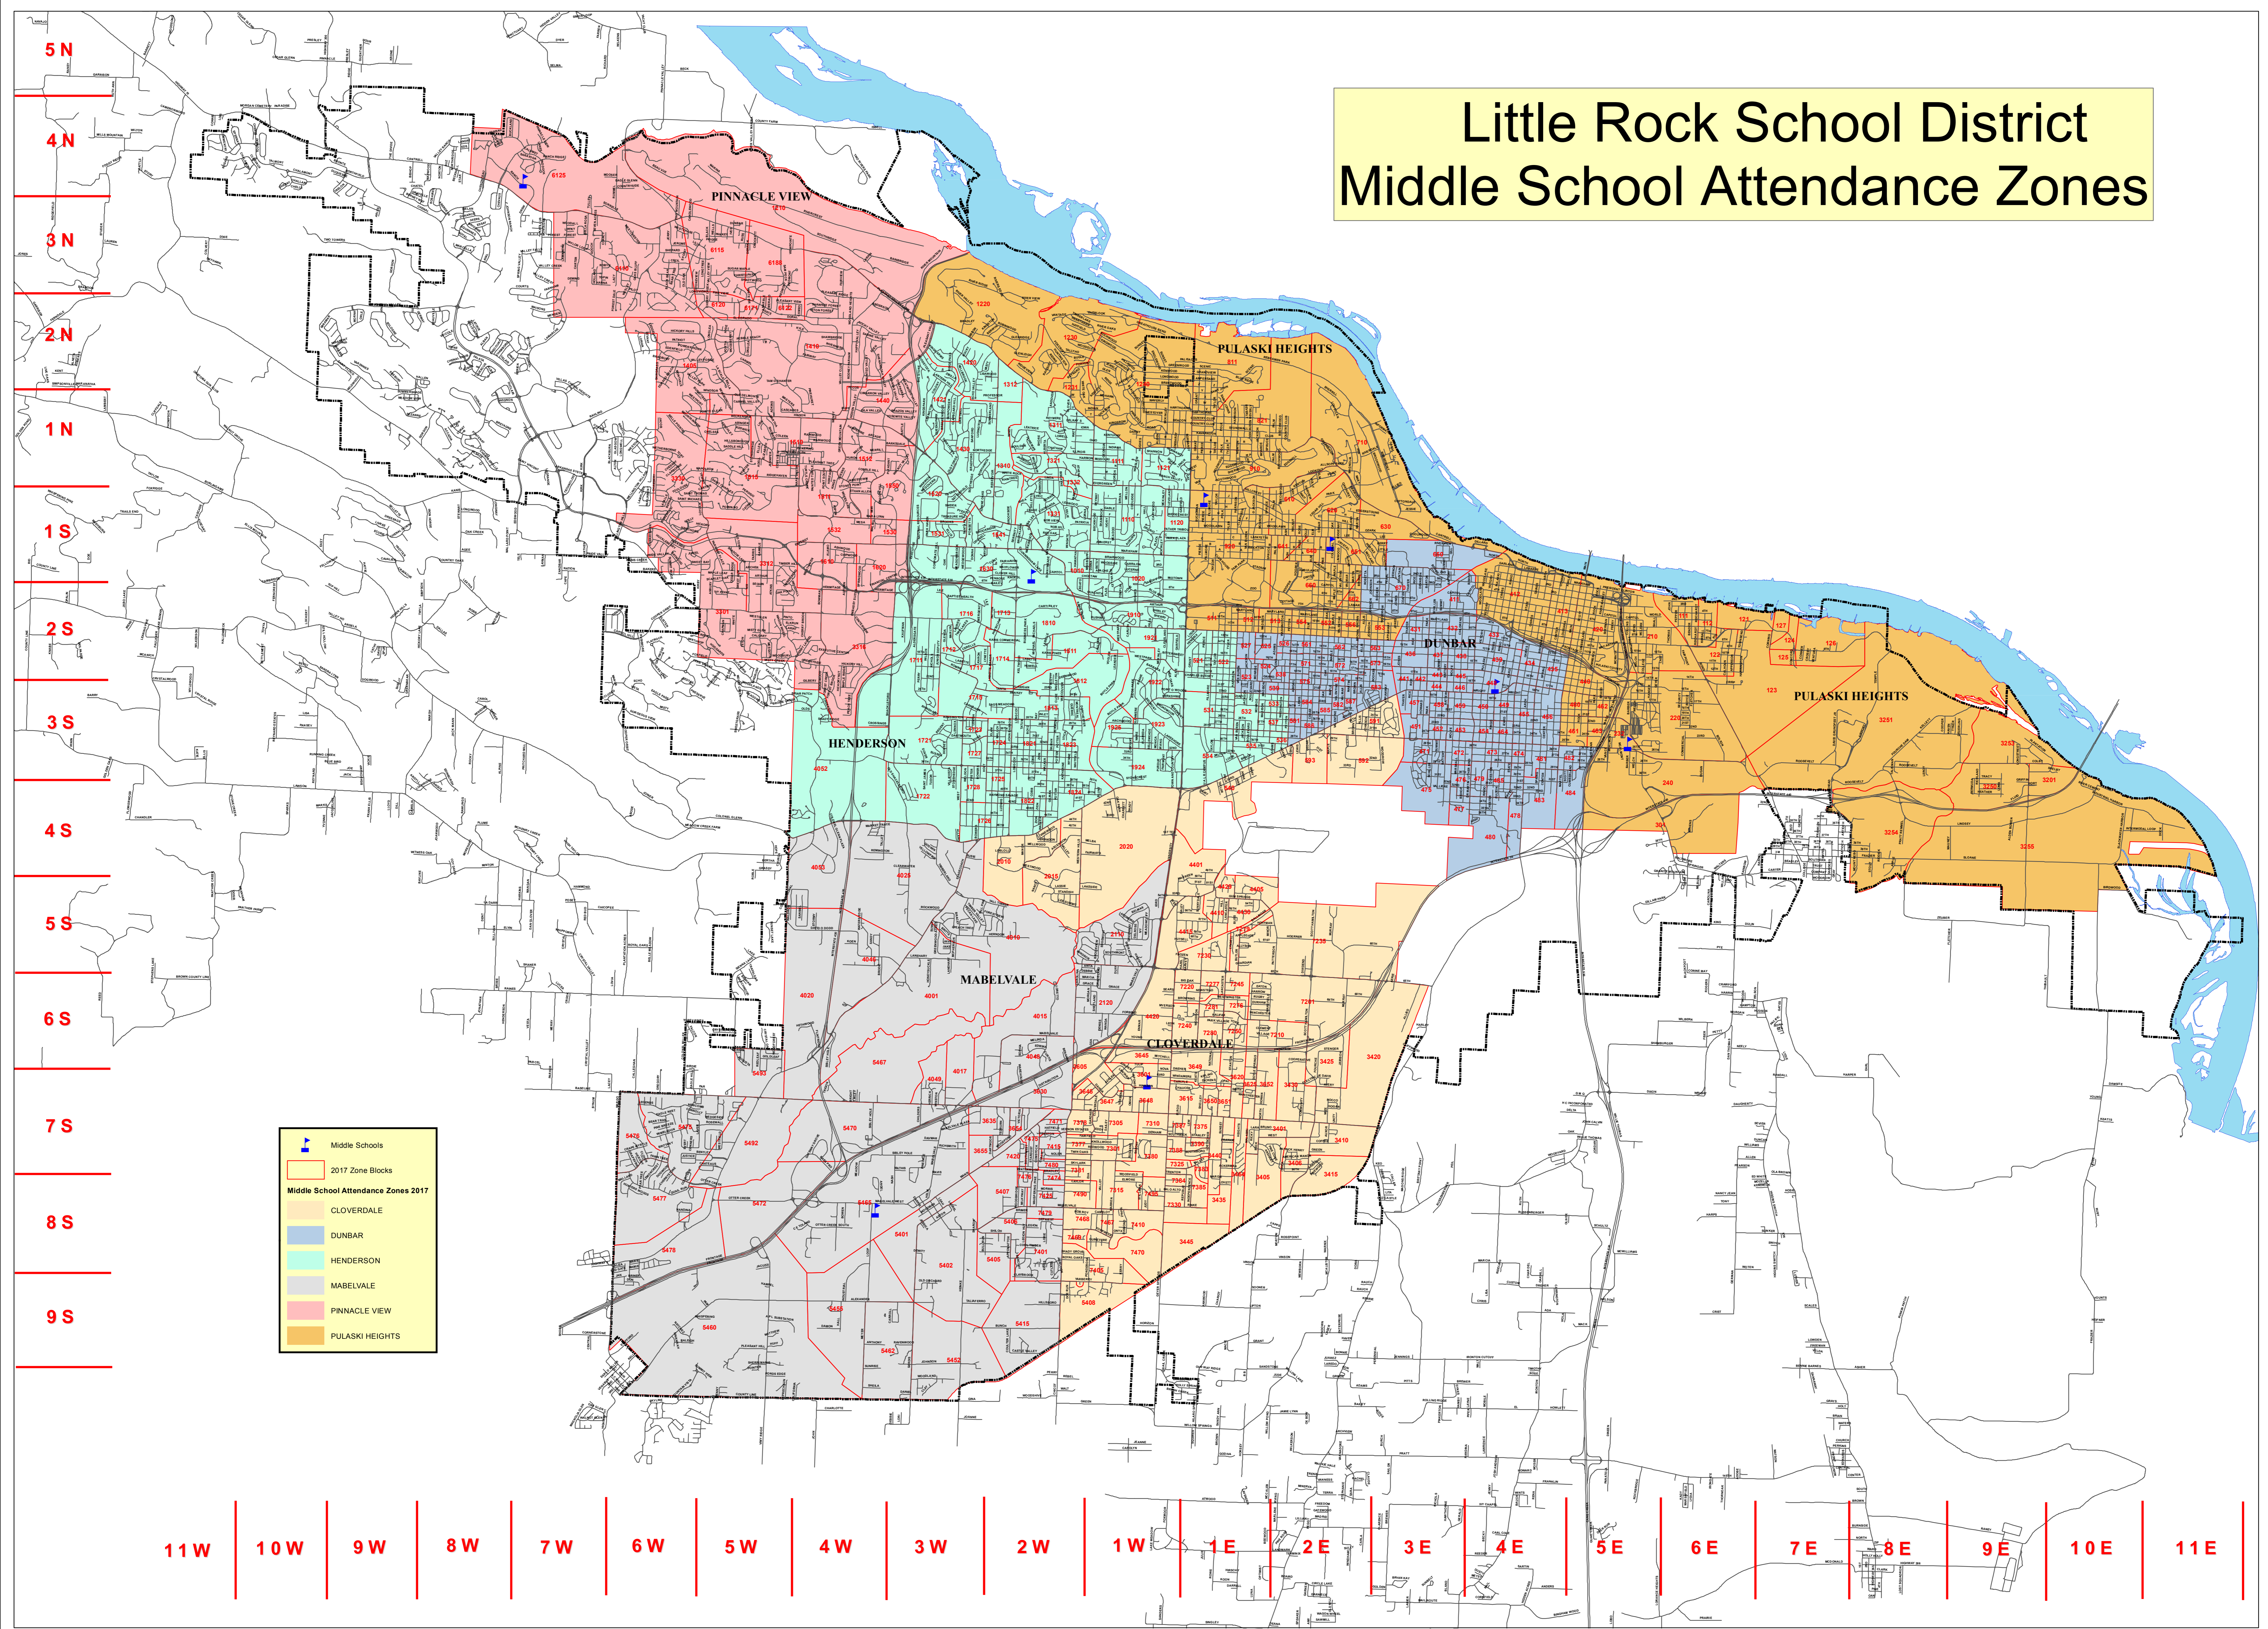

Little Rock School District Middle School Attendance Zones

Legend

- Middle Schools
- 2017 Zone Blocks
- **Middle School Attendance Zones 2017**
- CLOVERDALE
- DUNBAR
- HENDERSON
- MABELVALE
- PINNACLE VIEW
- PULASKI HEIGHTS